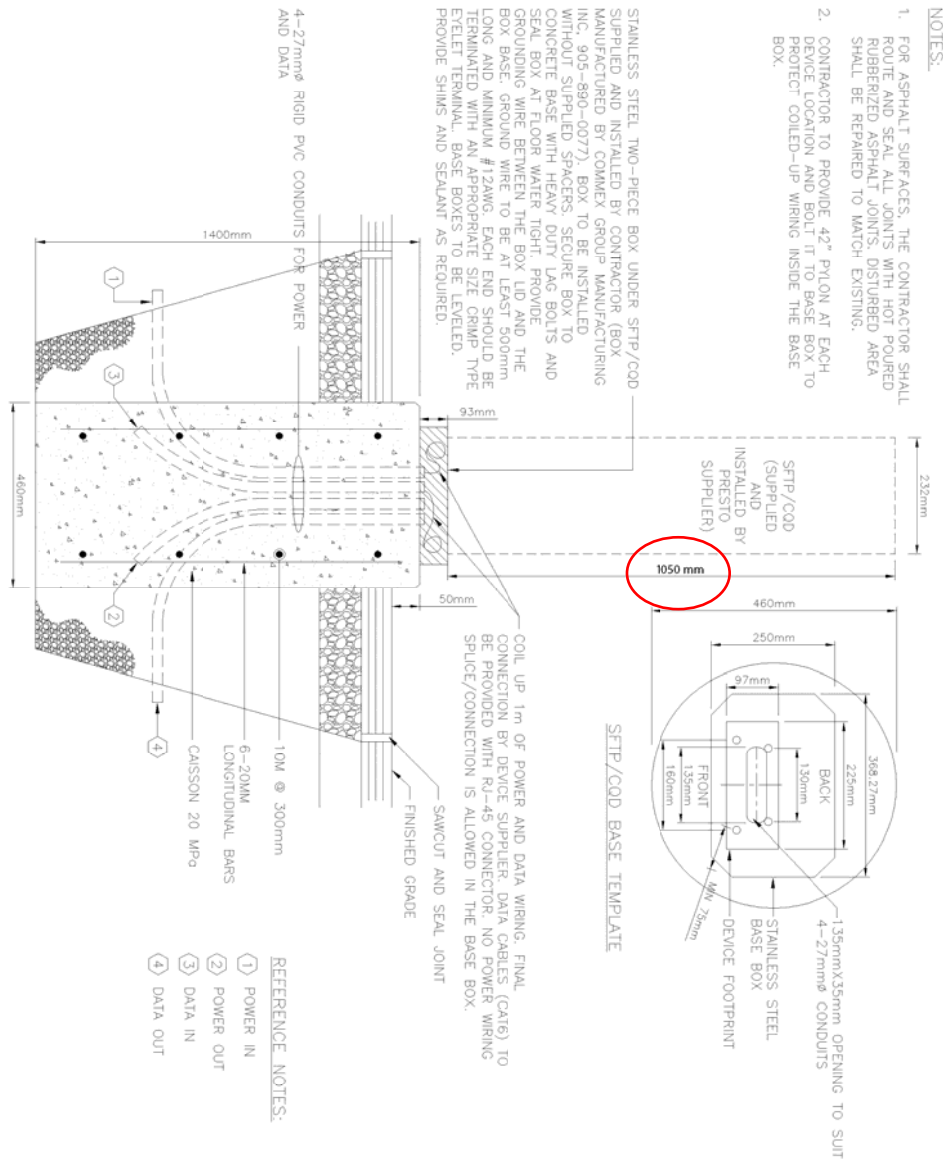

CI-0704

TAB 7: TECHNICAL DISCIPLINES
Communications

FIGURE: BOTTOM ENTRY OUTDOOR BASE MOUNTED CQD/SFTP INSTALLATION DETAIL – P6

SECTION:
Tab 7:
Technical
Disciplines

FIGURE:
Bottom Entry
Outdoor Base
Mounted
CQD/SFTP
Installation
Detail – P6

CI-0704

TAB 7: TECHNICAL DISCIPLINES
Communications

FIGURE: SIDE ENTRY INDOOR BASE MOUNTED CQD/SFTP INSTALLATION DETAIL – P7

SECTION:

Tab 7: Technical Disciplines

FIGURE:

Side Entry Indoor Base Mounted CQD/SFTP Installation Detail – P7

CI-0704

TAB 7: TECHNICAL DISCIPLINES
Communications

FIGURE: SIDE ENTRY INDOOR BASE MOUNTED CQD/SFTP INSTALLATION DETAIL - P8