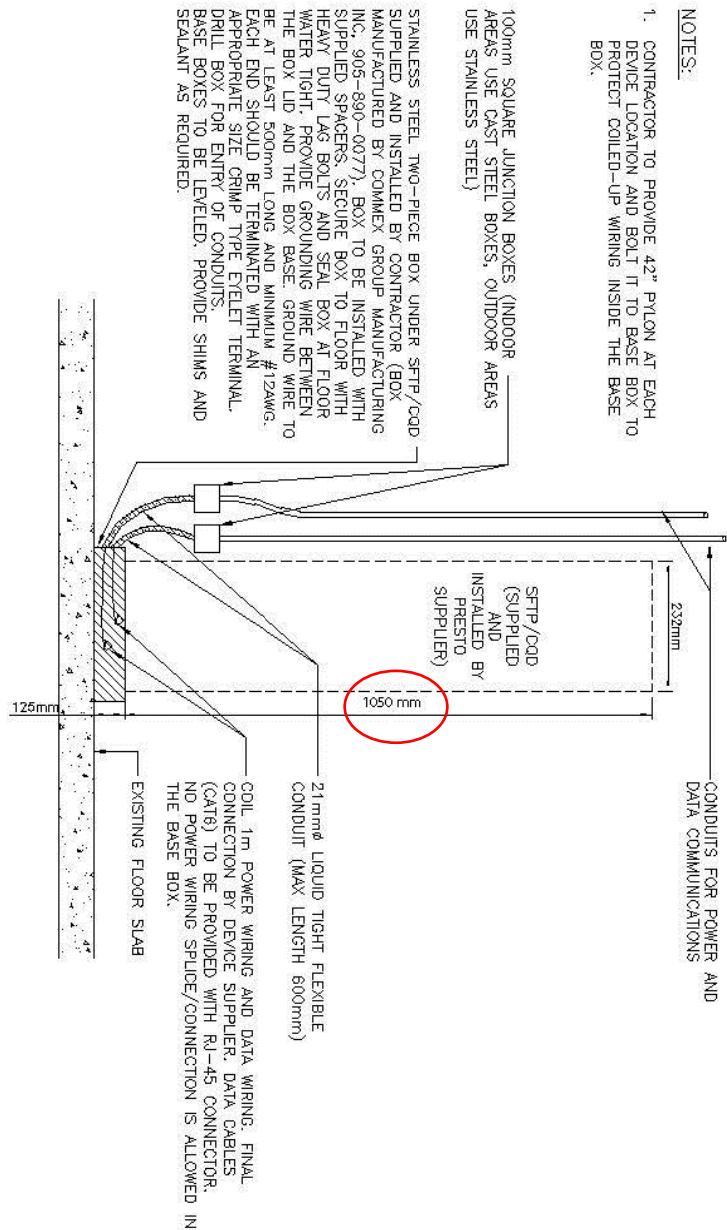

CI-0704

TAB 7: TECHNICAL DISCIPLINES
Communications

FIGURE: BOTTOM ENTRY OUTDOOR BASE MOUNTED CQD/SFTP INSTALLATION DETAIL – P6

SECTION:
Tab 7:
Technical
Disciplines

FIGURE:
Bottom Entry
Outdoor Base
Mounted
CQD/SFTP
Installation
Detail – P6

CI-0704

TAB 7: TECHNICAL DISCIPLINES
Communications

FIGURE: SIDE ENTRY INDOOR BASE MOUNTED CQD/SFTP INSTALLATION DETAIL – P7

SECTION:

Tab 7: Technical Disciplines

FIGURE:

Side Entry Indoor Base Mounted CQD/SFTP Installation Detail – P7

CI-0704

TAB 7: TECHNICAL DISCIPLINES
Communications

FIGURE: SIDE ENTRY INDOOR BASE MOUNTED CQD/SFTP INSTALLATION DETAIL - P8